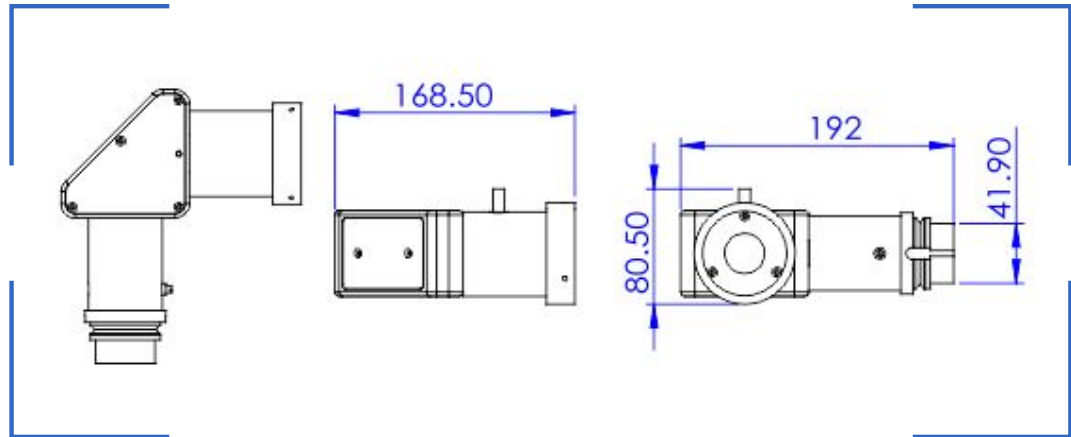

www.yodnlighting.com

WeChat

Official
website

Facebook

DIMENSIONS

Unit:mm

Hyper X-L200

Replacement for IX3-RFAL IX3-RFALFE