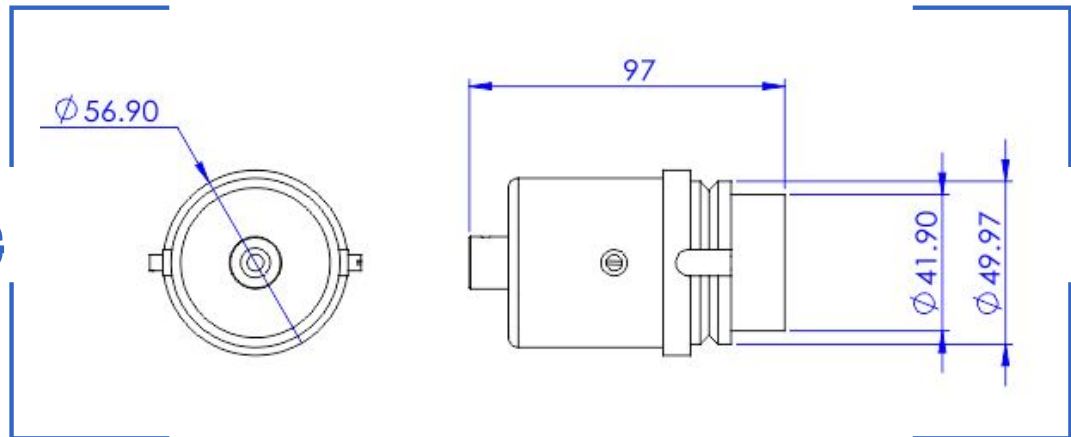

Hyper X-T100-LLC

Replacement for IX-RFA