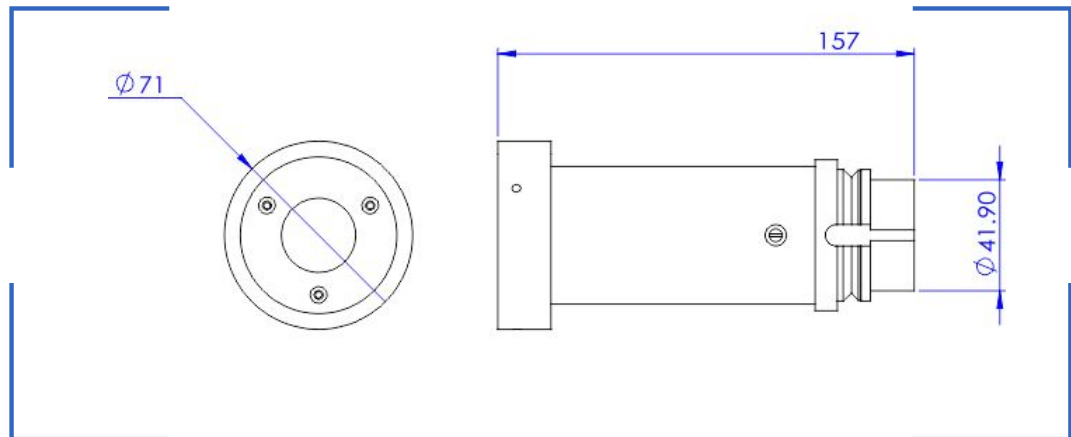

Hyper X-T100-CP

Replacement for IX-RFA

APPLICATION

○ Evident (Olympus)

□ IX73 & IX83 series only